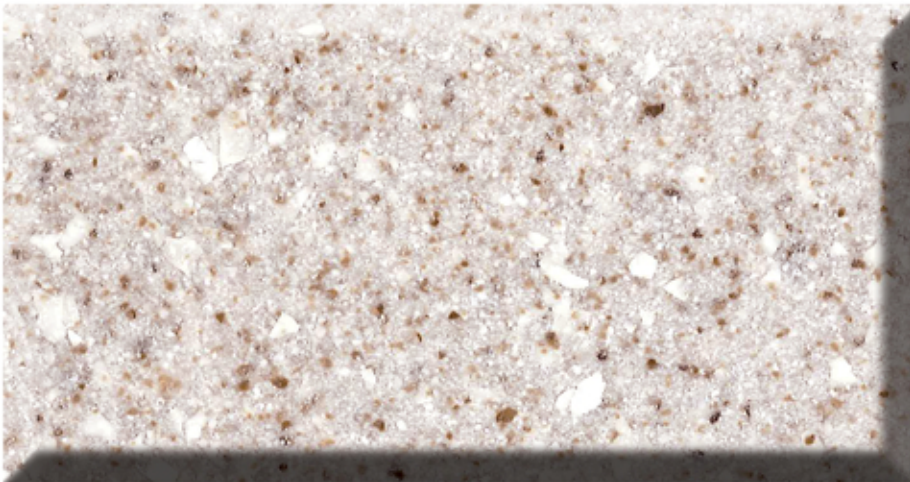

New Spray Granite Colors

Frost SGE 225

Monochromatic neutral with a fuse of various hues of grey chips and metal chrome reflective.

Quarry SGE 332

Large white chips intermixed with subtle gold metallic.

Vesuvius SGE 463

Bold copper metallic reflective highlight this black granite.