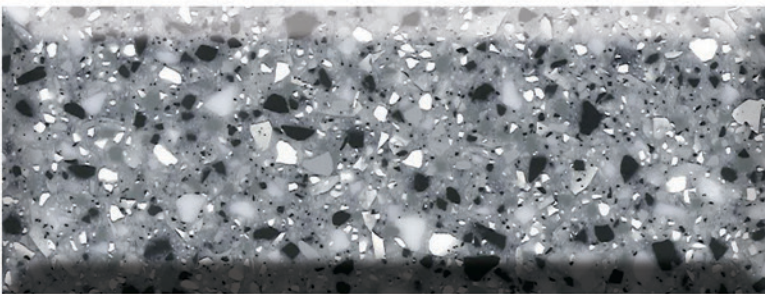

THE R.J.
MARSHALL
COMPANY

New Luxury Granite Colors

R.J. Marshall's new LXS colors for solid surface or cast cultured granite bring a clean, bold and translucent look to compliment any style. *Sure to be new favorites!*

Tapioca LXS 219

Clean, crisp, textured muted white with soft touches of translucent browns.

Honey Oat LXS 398

Warm, translucent pale gold with amber, brown and white highlights.

Peanut Brittle LXS 388

Crisp, clean, golden caramel tone with translucent browns and misty whites.

Gravel LXS 240

Bold and gritty, with a beautiful grey hue. Features black and white highlights and a subtle chrome reflective.

French Roast LXS 374

Bold, translucent, rich medium brown with black, amber and misty white accents.