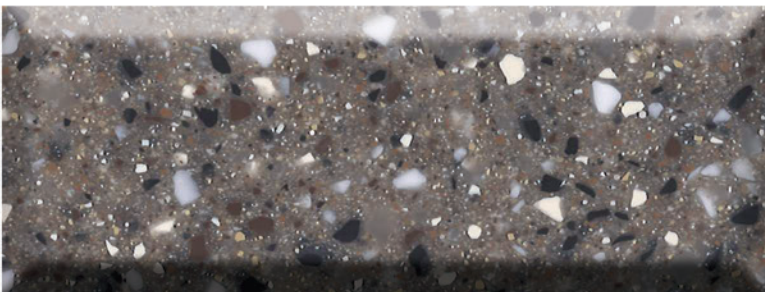

THE R.J.
MARSHALL
COMPANY

New Luxury Granite Colors

R.J. Marshall's new LXS colors for solid surface or cast cultured granite bring a clean, bold and translucent look to compliment any style. *Sure to be new favorites!*

Tapioca LXS 219

Clean, crisp, textured muted white with soft touches of translucent browns.

Honey Oat LXS 398

Warm, translucent pale gold with amber, brown and white highlights.

Peanut Brittle LXS 388

Crisp, clean, golden caramel tone with translucent browns and misty whites.

Gravel LXS 240

Bold and gritty, with a beautiful grey hue. Features black and white highlights and a subtle chrome reflective.

French Roast LXS 374

Bold, translucent, rich medium brown with black, amber and misty white accents.