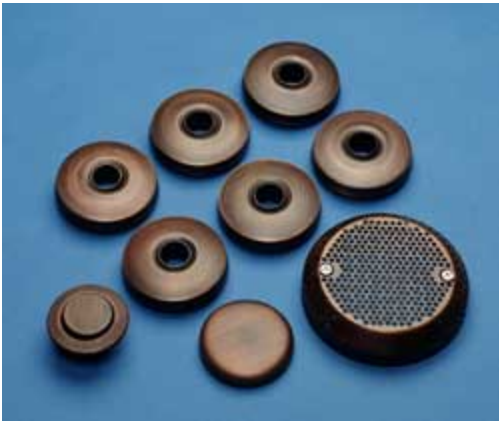

Pearl Nickel (PNM) Metal Finish  
**Notice - Call for available.**

EP3507637	VIP 3	Pearl Nickel Metal PVD	3/4"	Medium	6-Jet	115VAC/60Hz, 3/4 HP SPL Pump
EP3507867	VIP 3	Pearl Nickel Metal PVD	3/4"	Medium	8-Jet	115VAC/60Hz, 3/4 HP SPL Pump with Pneumatic Switch
EP3509637	VIP 3	Pearl Nickel Metal PVD	1"	Medium	6-Jet	115VAC/60Hz, 3/4 HP SPL Pump with Pneumatic Switch
EP3509867	VIP 3	Pearl Nickel Metal PVD	1"	Medium	8-Jet	115VAC/60Hz, 3/4 HP SPL Pump with Pneumatic Switch

Brushed Nickel (BNM) Metal Finish

VIP 3

Brushed Nickel  
(BNM)

3/4"

Medium

6-Jet

Oil Rubbed Bronze (ORB) Metal Finish

VIP 3

Oil Rubbed  
Bronze (ORB)

3/4"

Medium

6-Jet